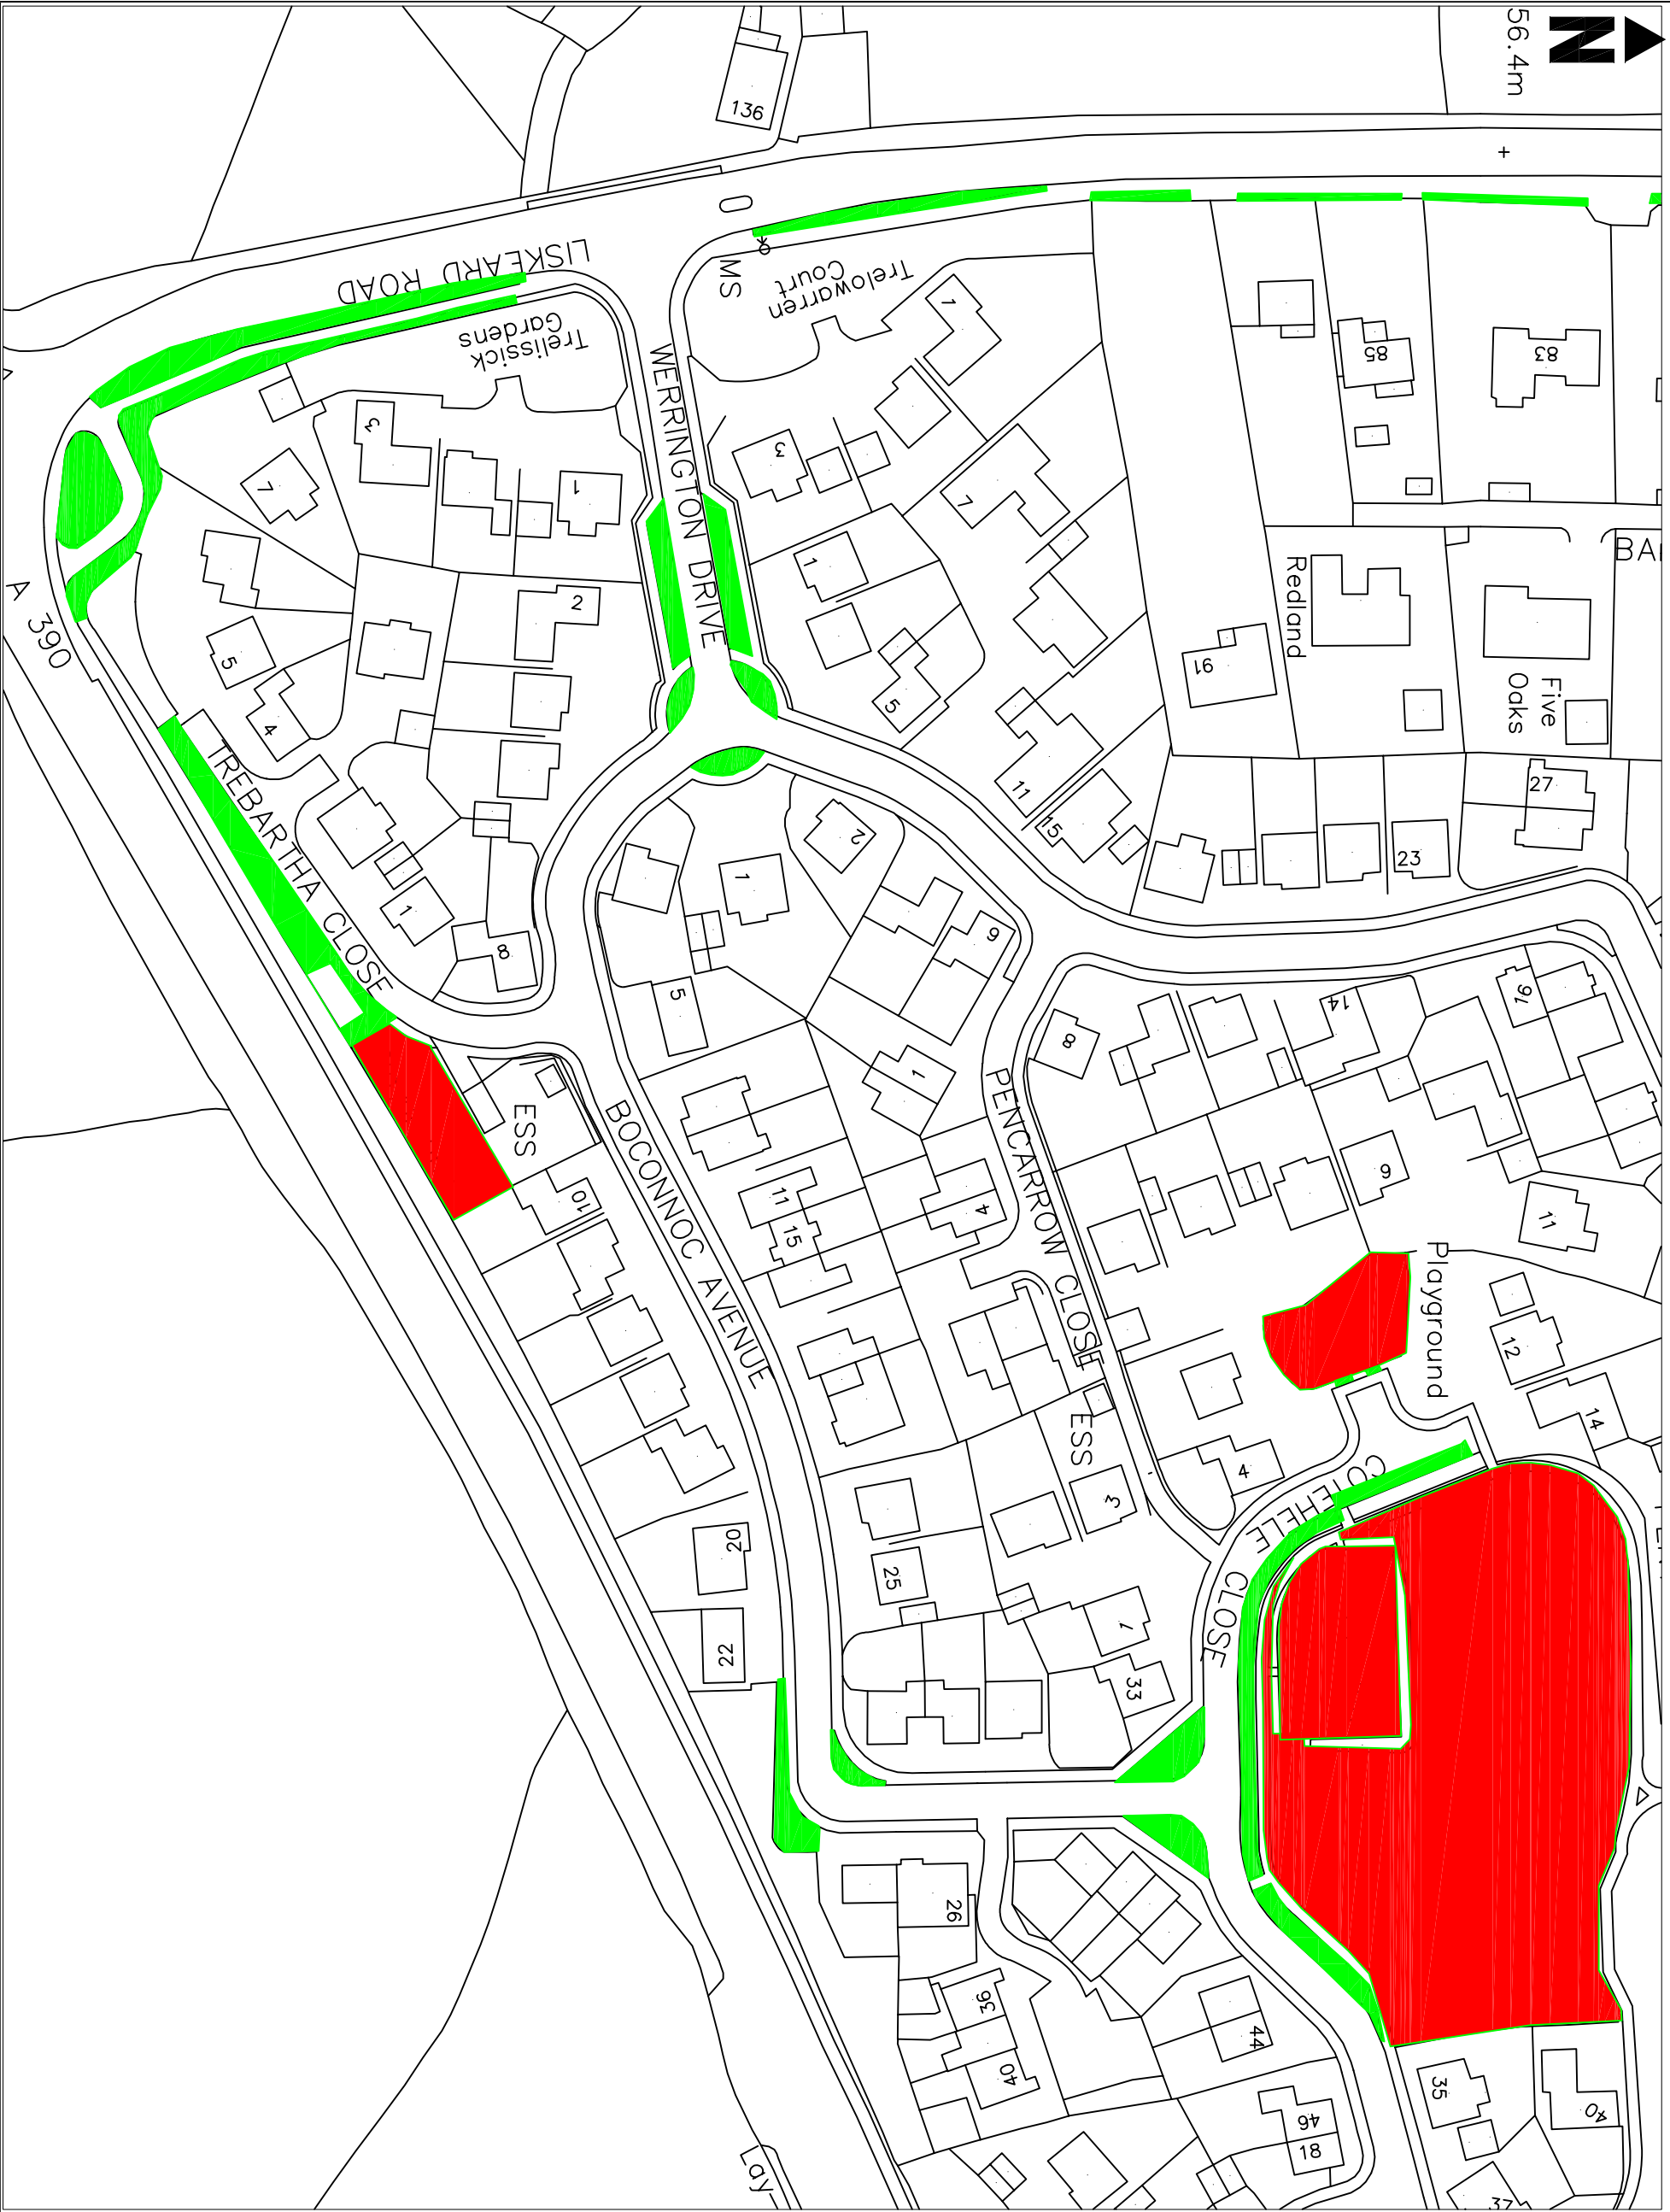

56.4m

NOTES

- Grass Cutting Area
  4 cuts a year
- Grass Cutting Area
  8 cuts a year

REV	DATE	NATURE OF REVISION
1	10/09/2013	FIRST ISSUE

CORNWALL COUNCIL
one and all
Cornwall Council
Callithyne Road
Bodmin
Cornwall PL31 1DZ
01872 323313
www.cornwall.gov.uk/cornwall

CORNWALL SOLUTIONS
PROJECT
CALLINGTON

AGENCY AGREEMENT
GRASS CUTTING
DRAWING TITLE
GRASS CUTTING PLAN

PROJECT NUMBER	NO	APPROVED:
DRAWN BY	NG	CHECKED:
SCALE	NTS	SCALE @ A3
DRAWING NO	AG/C1/G1	REVISION
		0